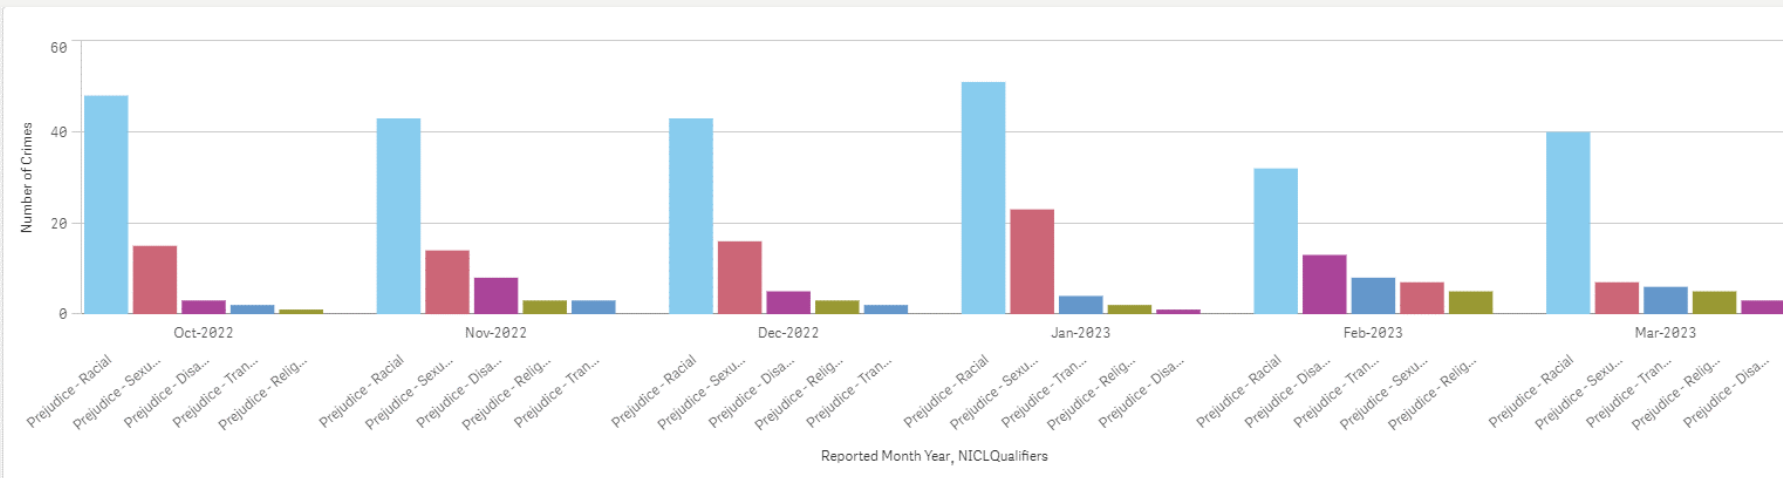

Performance – Hate Crime Overview

Force

Monthly hate crime volumes remain within nominal bounds with no exception

Data is reporting increases in Transgender and Sexual Orientation related hate which follows National trends.

Data from the victim satisfaction survey reports that Hate Crime victims have an 84.5% overall satisfaction rate with the service they receive from Wiltshire Police.

Salisbury CPT

	Number of Crimes	Change (number)	Change (%)
Total	130	18	16.1%
Prejudice – Racial	91	22	31.9%
Prejudice – Sexual orientation	16	-7	-30.4%
Prejudice - Disability	19	8	72.7%
Prejudice - Religion	3	-1	-25.0%
Prejudice - Transgender	8	-3	-27.3%

Year on year comparison February 2022 to March 2023 (note: an individual crime can be tagged with more than one prejudice type e.g. sexual orientation & transgender)

Force Hate Crime (6 months to March 2023)